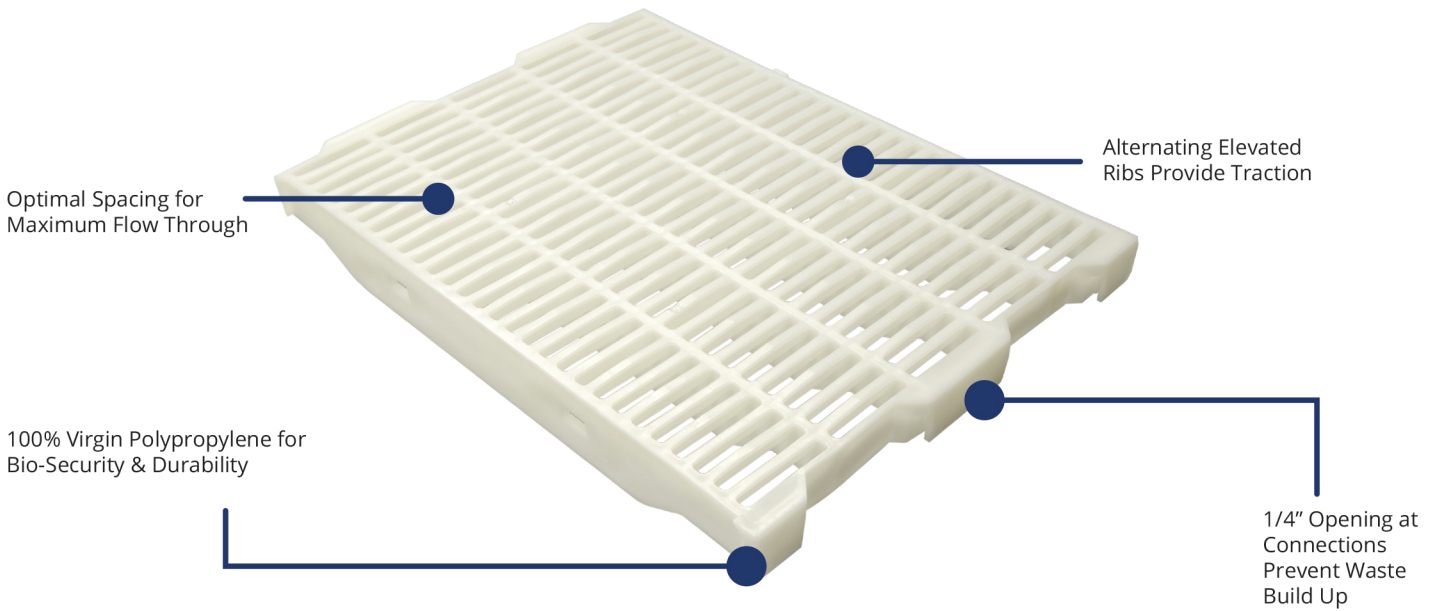

# TOP-TREAD™

NURSERY, FARROW, FINISH & SOW FLOOR SYSTEM

## Plastic Flooring (Black & White Color, Vented and Solid Options Available)

Sow & Finish :

DTSOW24X24  
(24"x24")

Nursery & Farrow :

DT24X24  
DTS24X24  
(24"x24")

DT24X18  
(24"x18")

DTN18X24  
DTS18X24  
(18"x24")

DT18X18  
DTS18X18  
(18"x18")